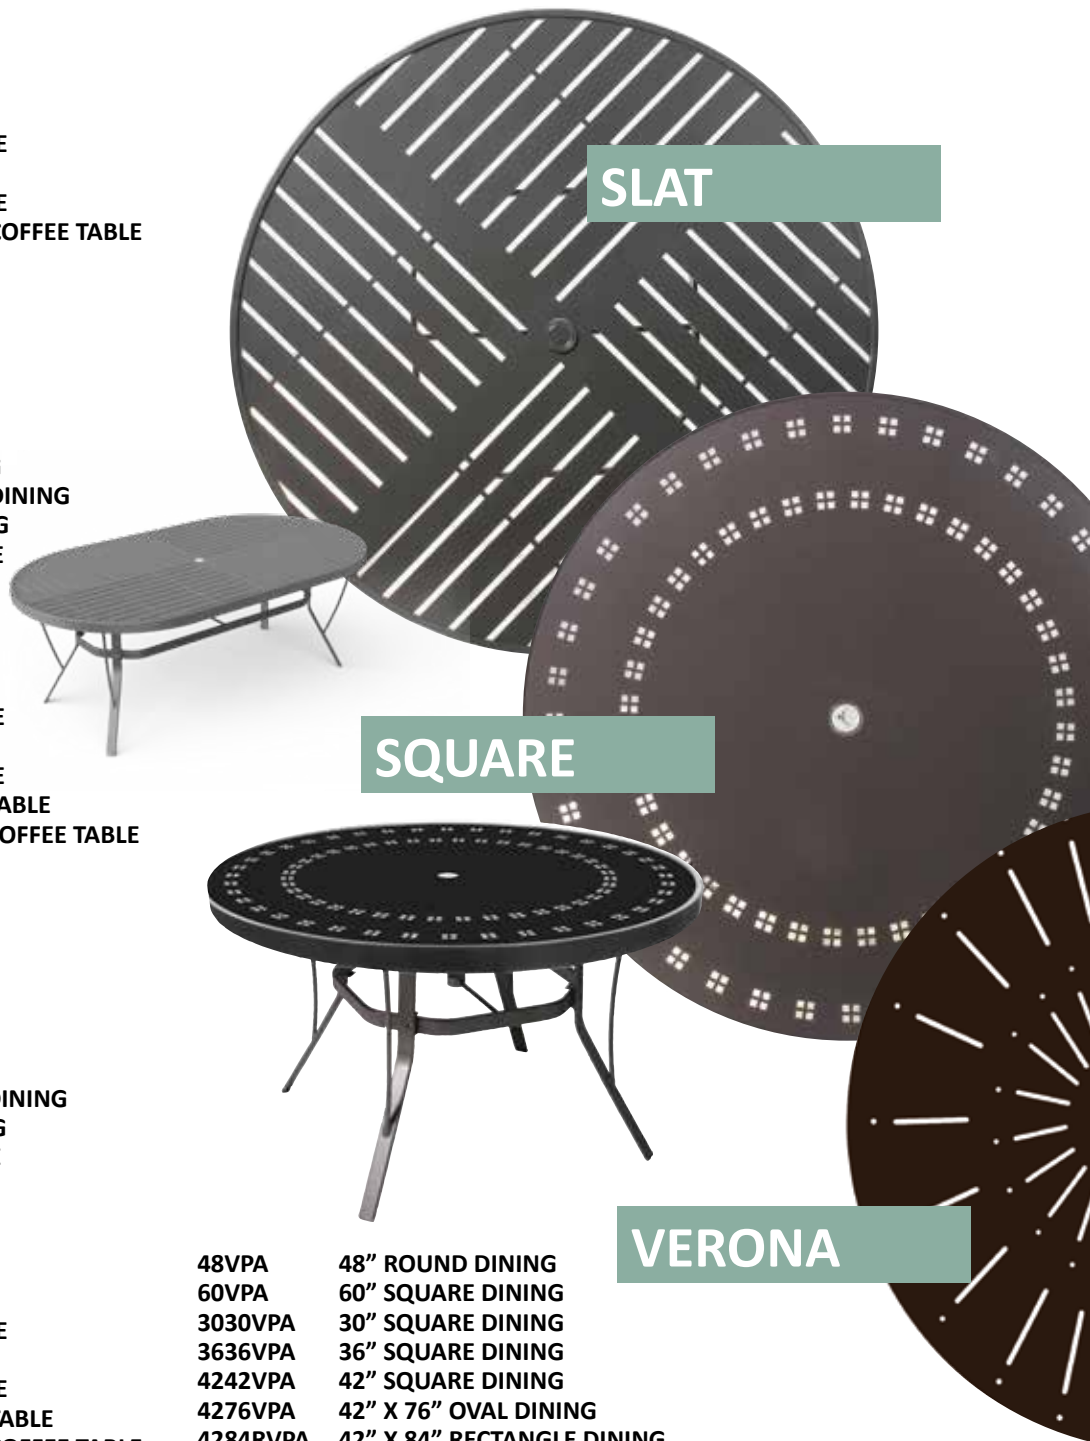

SQUARE DESIGN

18PA	18" ROUND SIDE TABLE
1818PA	18" SQUARE SIDE TABLE
24PA	24" ROUND SIDE TABLE
2424PA	24" SQUARE SIDE TABLE
2242PA	22" X 42" RECTANGLE TABLE
2444PA	24" X 44" RECTANGLE COFFEE TABLE
30PA	30" ROUND DINING
42PA	42" ROUND DINING
48PA	48" ROUND DINING
60PA	60" SQUARE DINING
3030PA	30" SQUARE DINING
3636PA	36" SQUARE DINING
4242PA	42" SQUARE DINING
4276PA	42" X 76" OVAL DINING
4284RPA	42" X 84" RECTANGLE DINING
42GPA	42" ROUND GATHERING
3636BPA	36" SQUARE BAR TABLE
46BPA	42" ROUND BAR TABLE

VERONA DESIGN

18VPA	18" ROUND SIDE TABLE
1818VPA	18" SQUARE SIDE TABLE
24VPA	24" ROUND SIDE TABLE
2424VPA	24" SQUARE SIDE TABLE
2242VPA	22" X 42" RECTANGLE TABLE
2444VPA	24" X 44" RECTANGLE COFFEE TABLE
30VPA	30" ROUND DINING
42VPA	42" ROUND DINING

48VPA	48" ROUND DINING
60VPA	60" SQUARE DINING
3030VPA	30" SQUARE DINING
3636VPA	36" SQUARE DINING
4242VPA	42" SQUARE DINING
4276VPA	42" X 76" OVAL DINING
4284RVPA	42" X 84" RECTANGLE DINING
42GVPA	42" ROUND GATHERING
3636BVPA	36" SQUARE BAR TABLE
46VPA	42" ROUND BAR TABLE

SLAT

SQUARE

VERONA