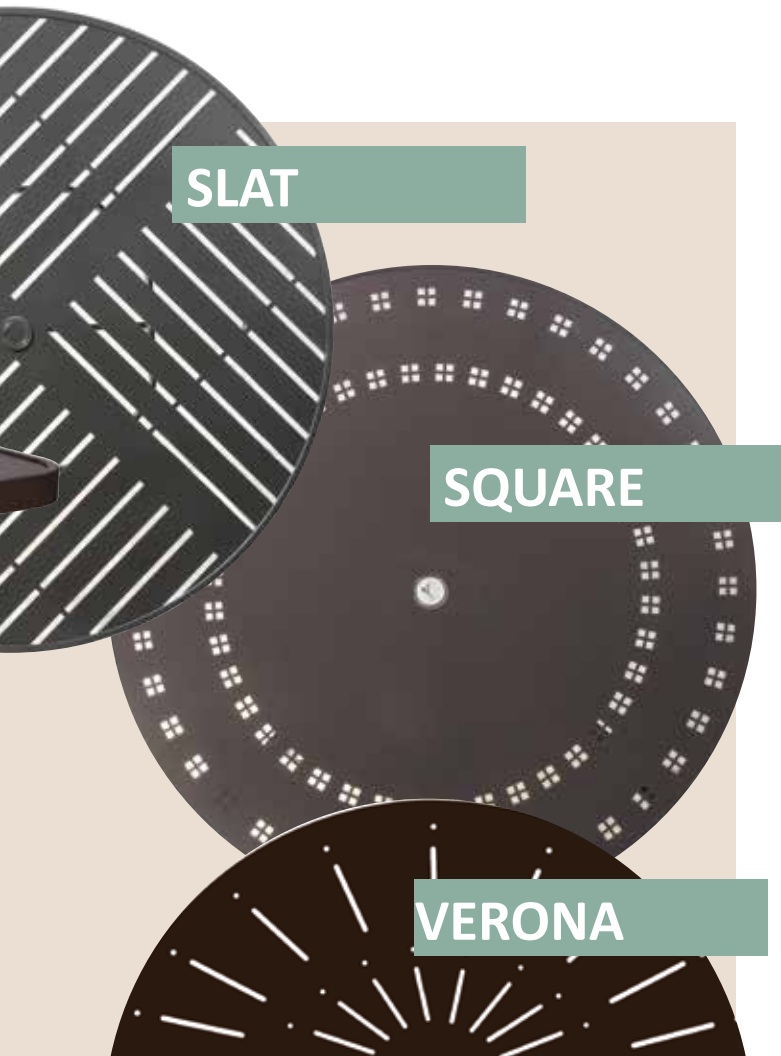

E495 VECTRA BOLD HI SEAT CHAISE LOUNGE W/ WHEELS NO ARMS
STACKABLE
SLING RSL159

E496 VECTRA BOLD HI SEAT CHAISE LOUNGE W/ ARMS NO WHEELS
STACKABLE
SLING RSL159

E497 VECTRA BOLD HI SEAT CHAISE LOUNGE W/ ARMS & WHEELS
STACKABLE
SLING RSL159

Also available in Double Lounge:

E498 VECTRA BOLD HI SEAT DOUBLE CHAISE LOUNGE
W/ WHEELS NO ARMS - STACKABLE
SLING RSL159