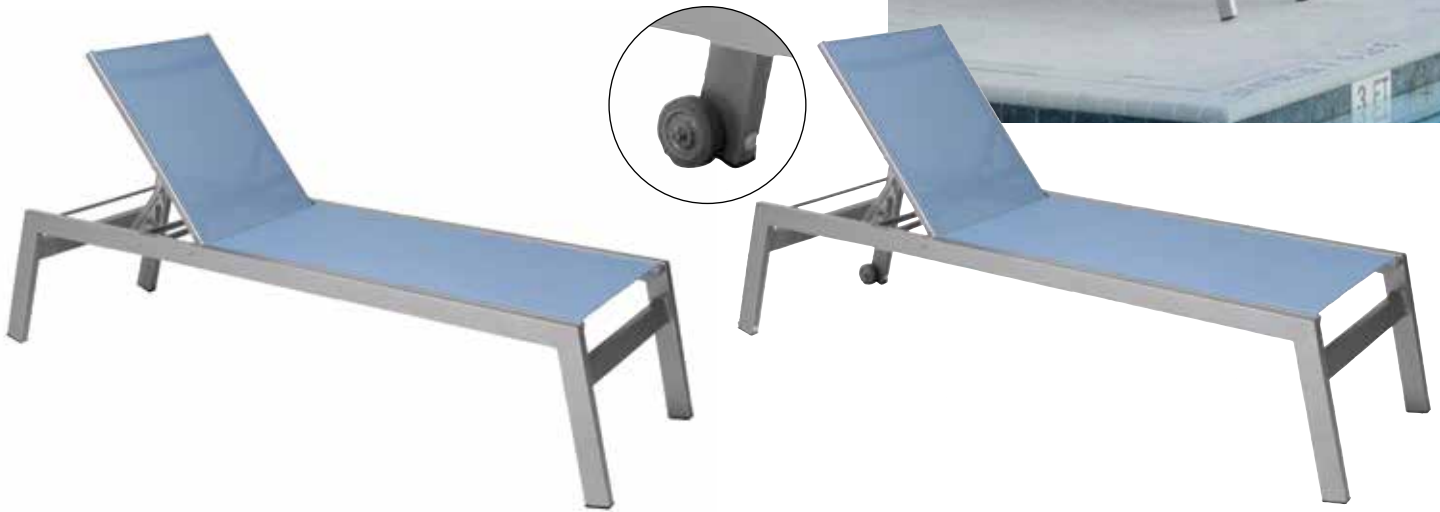

E435 VECTRA SLING LEISURE
L32 x W29.5 x H37.5 | WEIGHT 30 LB

E923 CORNER/END SECTION
L30 x W26.5 x H38 | WEIGHT 42 LB

E437 VECTRA SLING SOFA
L32 x W77 x H37.5 | WEIGHT 70 LB

E436 VECTRA SLING LOVESEAT
L32 x W52 x H37.5 | WEIGHT 55 LB

Vectra Rise Sling Aluminum Extrusion

**E420 VECTRA RISE CHAISE LOUNGE ARMLESS
NO WHEELS - STACKABLE**
L81 x W25.5 x H38 | WEIGHT 18 LB
SLING RSL162

Available but not shown:

**E422 VECTRA RISE CHAISE LOUNGE W/ ARMS & WHEELS
STACKABLE**
L81 x W25.5 x H38 | WEIGHT 20 LB